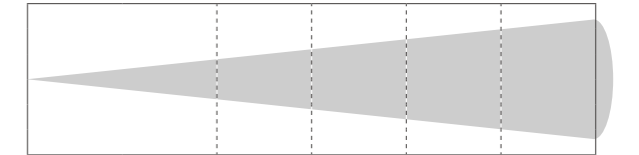

Application:

- Museum
- Theatre, church
- Shopping mall
- Art gallery
- Restaurant

Accessories:

*Gobo size: E-sized, OD 37.5mm, image area 25.4mm

Photometric 15° - 30°

WW(lx)	9820	2370	1070	630	415
CW(lx)	9910	2890	1290	752	506
Full on (lx)	11500	2730	1240	715	480

Distance(m)	1	2	3	4	5
Spot Diam(m)	0.26	0.67	1.00	1.34	1.67

Min. Spot - 15°

Photometric 25° - 40°

WW(lx)	7360	1440	623	341	224
CW(lx)	9920	1910	862	463	300
Full on (lx)	8550	1700	733	404	257

Distance(m)	1	2	3	4	5
Spot Diam(m)	0.44	0.89	1.33	1.77	2.22

Min. Spot - 25°

WW(lx)	5220	1210	543	314	205
CW(lx)	6444	1470	648	384	251
Full on (lx)	6130	1390	629	364	237

Distance(m)	1	2	3	4	5
Spot Diam(m)	0.54	1.11	1.66	2.21	2.77

Max. Spot - 30°

WW(lx)	2720	699	315	180	125
CW(lx)	3430	860	392	233	157
Full on (lx)	3210	8819	370	212	148

Distance(m)	1	2	3	4	5
Spot Diam(m)	0.73	1.45	2.18	2.90	3.63

Max. Spot - 40°

Technical Data

Power supply:	AC100 - 240V, 50/60Hz
Light source:	60W WW + 60W CW LED
Color temperature:	2700K - 6000K adjustable
Zoom range:	15° - 30°, 25° - 40° optional
Color Rendition:	Avg. CRI 92
Power connection:	IP rated power in
Signal connection:	3-pin XLR in & out
Control channels:	1/2/3/5