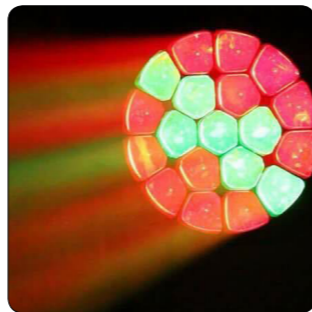

19x15W RGBW LED Zoom

The B19 is a 19x15W moving head zoom light. It features compact and unique honeycomb design, beam, wash, swirl, kaleidoscope effect. Bi-directional and continuous rotating front lens and 4-60° zoom angle which is idea for small and big application.

**Key features:**

- 19x15W RGBW LED
- Beam, wash or kaleido effects
- Intelligent dyeing effect
- Front lens Bi-directional Rotation
- Zoom range from 4-60°, suitable for small and big applications
- Individual control of each LED. With unique honeycomb designed lens
- Beam edge feathering effect(wash mode)
- Speed adjustable stop / strobe effect, with an instant light, dark field function

**Application:**

- Events
- Disco, club
- Dance hall
- Pub, bar

**Technical Data**

Power supply:	AC100-240V, 50/60Hz
Light source:	19x15W LED
Color mixing:	RGBW 4-in-1
Pan:	540°
Tilt:	270°
Zoom scale:	4°-60° motorized
Power connection:	PowerCON in&out
Signal connection:	3-pin XLR in&out(5-pin optional)
DMX channels:	21/23/35/78/92/97/99
Control mode:	DMX 512, Sound, Auto program
Housing:	Colour black, ABS
Size:	494 x 358 x 253mm(19.5 x 14.1 x 9.9in)
Package(carton):	790 x 350 x 360mm(31.1 x 13.8 x 14.2in)
N.W.:	15.5kg(34.2lb)
G.W.:	20kg(44.1lb)
Accessories(included):	Power cable, safety rope
Accessories(optional):	Gobo holder, gel frame, clamp
Environment:	IP20