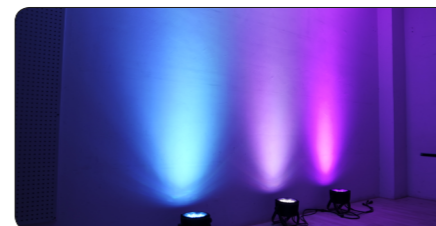

EXT 1212

12x12W RGBW LED PAR

The EXT 1212 is a 12x12W RGBW 4-in-1 LED par light. It features full aluminum housing, high brightness, IP65 rated outdoor use.

Technical Data

Power supply:	100-240 V AC, 50/60 Hz
Light source:	12x12W LEDs
LED color:	RGBW quad color
Beam angle:	25°
Control mode:	DMX, Auto programs, Master-slave
DMX channel:	8
Power connection:	IP rated power cable
Signal connection:	IP rated dataconnector
Housing:	Colour black, Aluminum
Size:	270 x 145 x 300mm(10.6 x 5.7 x 11.8in)
Package(carton 4in1):	550 x 550 x 410mm(21.6 x 21.5 x 16.2in)
N.W.:	4.5kg(9.9lb)
G.W.:	5.5kg(12lb)
Environment:	IP65