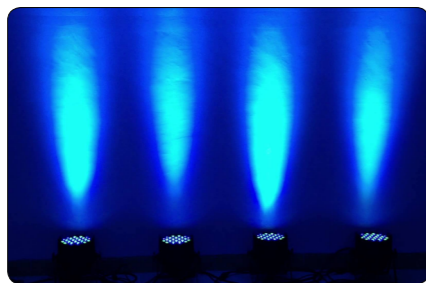

Key features:

- 54x3W RGBW LED
- 14R, 14G, 14B, 12W
- Unique optical, even color mixing
- RDM, DMXcontrol, address set remotely
- 4 grade dimmer speed
- Video flicker free
- Long LED life
- Die-casting aluminum
- IP65 rating

Technical Data

Power supply:	AC100-240V, 50/60Hz
Light source:	54 x 3 RGBW LED
LED color:	14R, 14G, 14B, 12W
Beam angle:	25°
Power connection:	IP power cable in&out
Signal connection:	IP 3-pin DMX in&out
Control channels:	ARC.1(3), AR1.D(4), ARC.2(4), AR2.D(5), AR2.S(6), HSV(3), STAG(11)
Dimmer speed:	4 grade
Control mode:	RDM, DMX, Sound, Master-slave
Housing:	Black, Die-casting aluminum
Size:	340 x 230 x 280mm
Package size(carton):	240 x 290 x 290mm
N.W.:	6.7KG
Accessories(included):	IP power cable, IP signale cable
Accessories(optional):	Safety cable, Clamp
Environment:	IP65

EXT 354

54*3 RGBW outdoor par