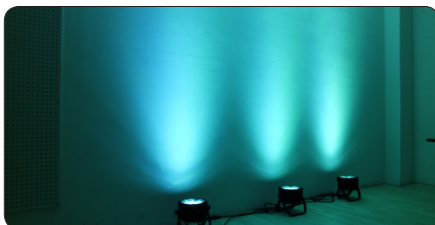

EXT 1218

18x12W RGBW LED PAR OUTDOOR

The EXT 1218 is a 18x12W RGBW 4-in-1 LED par light. It features full aluminum housing, high brightness, IP65 rated outdoor use.

Technical Data

Power supply:	100-240 V AC, 50/60 Hz
Light source:	18x12W LEDs
LED color:	RGBW quad color
Beam angle:	25°
Control mode:	DMX, Auto programs, Master-slave
DMX channel:	8
Power connection:	IP rated power cable
Signal connection:	IP rated dataconnector
Housing:	Colour black, Aluminum
Size:	270 x 145 x 300mm(10.6 x 5.7 x 11.8in)
Package(carton 4in1):	550 x 550 x 410mm(21.6 x 21.5 x 16.2in)
N.W.:	4.5kg(9.9lb)
G.W.:	5.5kg(12lb)
Environment:	IP65