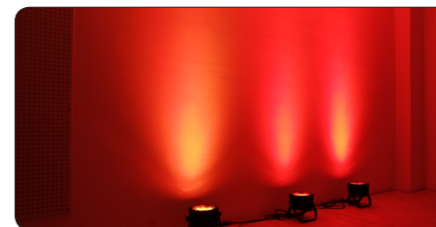

EXT 1212

12x12W RGBW LED PAR

The EXT 1212 is a 12x12W RGBW 4-in-1 LED par light. It features full aluminum housing, high brightness, IP65 rated outdoor use.

Technical Data

Power supply:	100-240 V AC, 50/60 Hz
Light source:	12x12W LEDs
LED color:	RGBW quad color
Beam angle:	25°
Control mode:	DMX, Auto programs, Master-slave
DMX channel:	8
Power connection:	IP rated power cable
Signal connection:	IP rated dataconnector
Housing:	Colour black, Aluminum
Size:	270 x 145 x 300mm(10.6 x 5.7 x 11.8in)
Package(carton 4in1):	550 x 550 x 410mm(21.6 x 21.5 x 16.2in)
N.W.:	4.5kg(9.9lb)
G.W.:	5.5kg(12lb)
Environment:	IP65