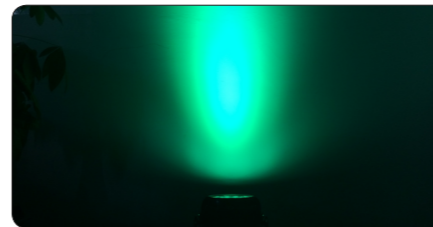

The EXT 1218 zoom is a 18x12W RGBW 4-in-1 LED par light with zoom. It features full aluminum housing, high brightness, IP65 rated outdoor use.

Technical Data

Power supply:	100-240 V AC, 50/60 Hz
Light source:	18x12W LEDs
LED color:	RGBW quad color
Zoom range:	15°-60° motorized zoom
Control mode:	DMX, Auto programs, Master-slave
DMX channel:	5/10
Power connection:	IP rated power cable
Signal connection:	IP rated data connector
Housing:	Colour black, Aluminum
Size:	315 x 240 x 375mm(12.4 x 9.5 x 14.7in)
Package(twin):	660 x 340 x 420mm(26 x 13.4 x 16.5in)
N.W.:	10kg(22lb)
Environment:	IP65