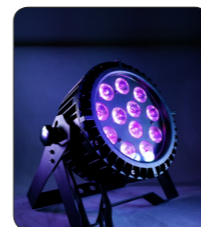

EXT 1212

12x12W RGBW LED PAR

The EXT 1212 is a 12x12W RGBW 4-in-1 LED par light. It features full aluminum housing, high brightness, IP65 rated outdoor use.

Technical Data

Power supply:	100-240 V AC, 50/60 Hz
Light source:	12x12W LEDs
LED color:	RGBW quad color
Beam angle:	25°
Control mode:	DMX, Auto programs, Master-slave
DMX channel:	8
Power connection:	IP rated power cable
Signal connection:	IP rated dataconnector
Housing:	Colour black, Aluminum
Size:	270 x 145 x 300mm(10.6 x 5.7 x 11.8in)
Package(carton 4in1):	550 x 550 x 410mm(21.6 x 21.5 x 16.2in)
N.W.:	4.5kg(9.9lb)
G.W.:	5.5kg(12lb)
Environment:	IP65