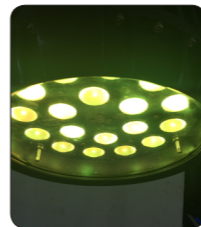

The EXT 1218 zoom is a 18x12W RGBW 4-in-1 LED par light with zoom. It features full aluminum housing, high brightness, IP65 rated outdoor use.

Technical Data

Power supply:	100-240 V AC, 50/60 Hz
Light source:	18x12W LEDs
LED color:	RGBW quad color
Zoom range:	15°-60° motorized zoom
Control mode:	DMX, Auto programs, Master-slave
DMX channel:	5/10
Power connection:	IP rated power cable
Signal connection:	IP rated data connector
Housing:	Colour black, Aluminum
Size:	315 x 240 x 375mm(12.4 x 9.5 x 14.7in)
Package(twin):	660 x 340 x 420mm(26 x 13.4 x 16.5in)
N.W.:	10kg(22lb)
Environment:	IP65