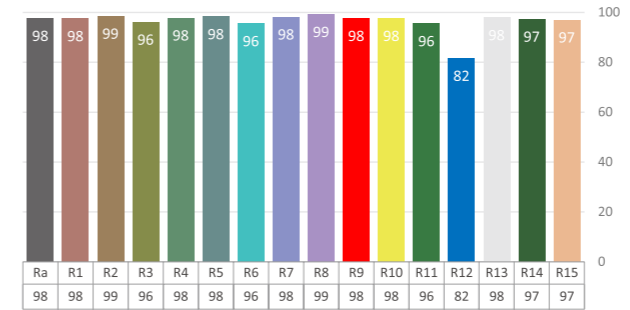

Key features:

- 175Watt WW + 175Watt CW constant output
- 25+% brighter than the former Pioneer 200
- 2700K to 6500K tunable white LED
- Average CRI 98, R9≥90, TLCI up to 98
- Soft and even wash effect
- 10 - 55° motorized zoom
- Smooth dimming
- Dimmer frequency 1.2 - 20.0KHz
- DMX, RDM control
- Dimmer modes selectable
- Intelligent fan, silent operation

Distance(m)	2	3	4	5	6	7	8	9	10
Spot Diam(m)	0.35	0.5	0.7	0.87	1.05	1.22	1.40	1.57	1.75

Minimum Spot - 10°

WW(lx)	1790	879	521	341	276	212	160	134	100
CW(lx)	2590	1280	651	495	386	316	218	177	145
Full on(lx)	2280	1120	757	430	353	254	198	159	127

Distance(m)	2	3	4	5	6	7	8	9	10
Spot Diam(m)	2.07	3.10	4.13	5.17	6.20	7.23	8.27	9.30	10.33

Maximum Spot - 55°

Color Rendition

Technical Data

Power supply:	AC100-240V, 50/60Hz
Light source:	175W WW + 175W CW LED
Color temperature:	2700K - 6500K
Zoom range:	10° - 55° motorized zoom
Color Rendition:	CRI 98, R9≥90, TLCI 98(full on 4000K)
Power connection:	PowerCON in & out
Signal connection:	3-pin XLR in & out(5-pin optional)
Control channels:	3/6
Control mode:	DMX, RDM