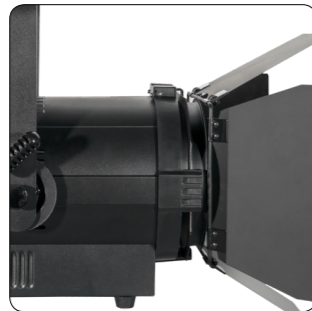

PIONEER 100C ZOOM

100W LED RGBW fresnel zoom

The Pioneer 100C Zoom is a 100W RGBW LED fresnel with zoom function. The RDM-DMX compliant, 25 - 65 degree motorized zoom along with it's flat and even make this fixture a good replacement for the traditional fresnels.

Key features:

- 100W power LED
- RGBW color mixing
- Soft and even wash effect
- 25° - 65° motorized zoom
- Smooth dimming, flicker free
- DMX, RDM control
- Dimmer curves selectable
- Silent operation for studio and theatre

Application:

- Theatre, chruuch
- Film shooting
- Stage wash

Accessories:

Barn door

Gel frame

Photometric

R(lx)	2699	378	193	129	98	75	55	42	34
G(lx)	1080	520	273	179	134	112	78	64	51
B(lx)	1289	139	74	48	34	27	18	14	11
W(lx)	1750	812	435	287	199	164	109	82	69
Full on(lx)	3730	780	665	608	433	315	275	199	167