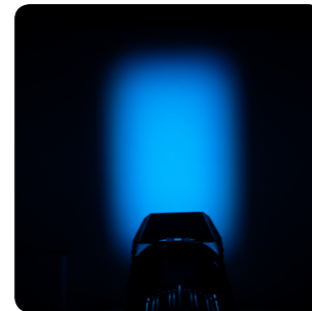

PIONEER 100C ZOOM

100W LED RGBW fresnel zoom

The Pioneer 100C Zoom is a 100W RGBW LED fresnel with zoom function. The RDM-DMX compliant, 25 - 65 degree motorized zoom along with it's flat and even make this fixture a good replacement for the traditional fresnels.

Key features:

- 100W power LED
- RGBW color mixing
- Soft and even wash effect
- 25° - 65° motorized zoom
- Smooth dimming, flicker free
- DMX, RDM control
- Dimmer curves selectable
- Silent operation for studio and theatre

Application:

- Theatre, chruuch
- Film shooting
- Stage wash

Accessories:

Barn door

Gel frame

Photometric

R(lx)	2699	378	193	129	98	75	55	42	34
G(lx)	1080	520	273	179	134	112	78	64	51
B(lx)	1289	139	74	48	34	27	18	14	11
W(lx)	1750	812	435	287	199	164	109	82	69
Full on(lx)	3730	780	665	608	433	315	275	199	167