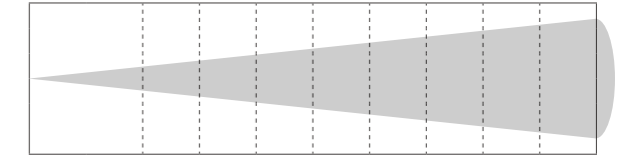

Application:

- Theatre, chruuch
- Film shooting
- Stage wash

Accessories:

Barn door

Gel frame

Photometric

R(lx)	2699	378	193	129	98	75	55	42	34
G(lx)	1080	520	273	179	134	112	78	64	51
B(lx)	1289	139	74	48	34	27	18	14	11
W(lx)	1750	812	435	287	199	164	109	82	69
Full on(lx)	3730	780	665	608	433	315	275	199	167

Distance(m)	2	3	4	5	6	7	8	9	10
Spot Diam(m)	0.9	1.3	1.8	2.2	2.7	3.1	3.5	4.0	4.4

Min. Spot - 25° 5600K

R(lx)	120	64	32	26	19	15	10	7	5
G(lx)	175	86	47	36	27	20	13	10	8
B(lx)	48	28	16	12	7	5	4	3	2
W(lx)	274	125	69	57	42	32	17	14	11
Full on(lx)	585	275	156	102	87	66	48	35	27

Distance(m)	2	3	4	5	6	7	8	9	10
Spot Diam(m)	2.6	3.9	5.2	6.5	7.8	9.1	10.4	11.7	13

Max. Spot - 65° 5600K

Technical Data

Power supply:	AC100-240V, 50/60Hz
Light source:	100W RGBW LED
Color temperature:	3000K ~ 8000K
Zoom range:	25° - 65° motorized zoom
Power connection:	PowerCON in & out
Signal connection:	3-pin XLR in & out(5-pin optional)
Control channels:	ARC.1(3CH), AR1.D(4CH), ARC.2(4CH), AR2.D(5CH), AR2.S(6CH), HSV(3CH), STAG(12CH)
Control mode:	DMX, RDM, Auto
Dimmer speed:	4 grade