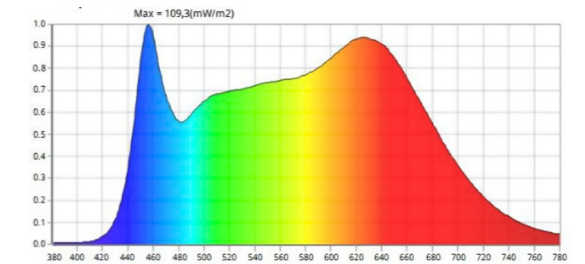

Max. Spot

Spectrum

Housing:	Colour black, Aluminum
Size:	230 x 156 x 279mm
Package(carton):	335 x 218 x 220mm
N.W.:	2.2 kg(barn door incl.)
G.W.:	2.8 kg
Accessories(incl.):	Power cable, barn door, Gel frame
Accessories(opt.):	Clamp, Safety rope
Compliance:	CE
Environment:	IP20

THEATRICAL LIGHTING

THEATRICAL LIGHTING