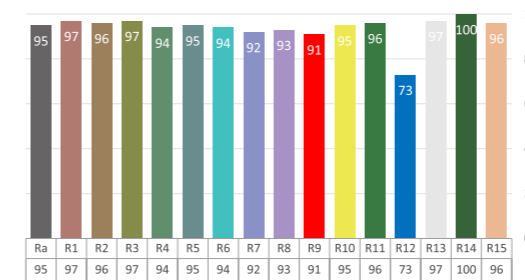

Distance(m)	1	2	3	4	5	6
Spot Diam(m)	0.50	1.00	1.50	2.00	2.50	3.00

Min. Spot

WW(lx)	1955	602	291	165	114	80
CW(lx)	2688	866	395	230	155	110
Full on(lx)	2150	698	319	185	126	90

Distance(m)	1	2	3	4	5	6
Spot Diam(m)	1.25	2.5	3.75	5	6.25	7.5

Max. Spot

Color Rendition

Technical Data

Power supply:	AC100-240V, 50/60Hz
Light source:	50W WW + 50W CW
Color temperature:	2700K ~ 6500K tunable
Zoom range:	25° - 80° manual zoom
Color Rendition:	CRI 95, R9≥90, TLCI 98, CQS 96
Power connection:	PowerCON in
Signal connection:	3-pin XLR in & out(5-pin optional)
Control channels:	1/2/3/5
Control mode:	DMX, RDM, Rotary