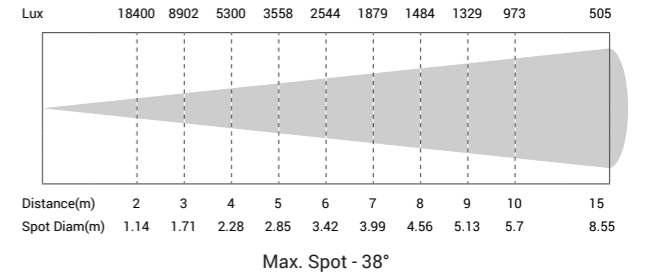

Key features:

- 300W COB white LED
- CRI 97, R9≥90, TLCI up to 98
- HD optical system, clean shutter cuts beam
- 18-38° "all-in-one" zoom range
- 16 bit dimming via DMX
- Flicker free with selectable PWM
- Rotary, key, DMX control of dimmer
- Silent operation for studio and theatre use
- Artnet version optional
- Engine and lens compatible with industry standard

300W LED profile zoom

Artnet ver. opt.

Photometric

Color Rendition

Technical Data

Power supply:	AC100 - 240V, 50/60Hz
Light source:	300W COB LED
Color temperature:	3200K or 5600K
Zoom range:	18°-38°, 5°-10°, 9°-18° optional
Color Rendition:	CRI 97, R9≥90, TLCI 98, CQS 94
Power connection:	PowerCON in & out
Signal connection:	3-pin XLR in & out(5-pin opt.), Net in & out(opt.)
Control channels:	1/2/3
Control mode:	Rotary, DMX, RDM and Art-Net(optional)
Housing:	Color black, engineering plastic

Size:	745 x 294 x 294mm
Package(carton):	790 x 350 x 360mm
N.W.:	8.7 kg
G.W.:	11.5 kg
Accessories(incl.):	Power cable, gel frame, Safety rope
Accessories(opt.):	Gobo holder, Clamp
GOBOSize:	OD 58mm, image area 50mm
Compliance:	CE
Environment:	IP20