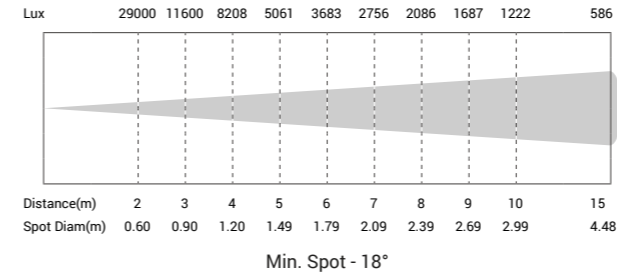

- 3200K/5600K
- RDM Control
- COB 300W LED
- ZOOM
- Flicker Free
- 98 TLCI
- 97 CRI
- ARNet Optional

Powered by 300W 3200K or 5600K LED, the Honor 300 Zoom is designed to replace the 1K Tungsten Halogen profile light. The 18-38° "all-in-one" zoom range covers the most regular 19°, 26°, 36° lens. It creates a flat and even field of light and crisp pattern projection.

Key features:

- 300W COB white LED
- CRI 97, R9≥90, TLCI up to 98
- HD optical system, clean shutter cuts beam
- 18-38° "all-in-one" zoom range
- 16 bit dimming via DMX
- Flicker free with selectable PWM
- Rotary, key, DMX control of dimmer
- Silent operation for studio and theatre use
- Artnet version optional
- Engine and lens compatible with industry standard

300W LED profile zoom

Artnet ver. opt.

Photometric

Color Rendition

Technical Data

Power supply:	AC100 - 240V, 50/60Hz
Light source:	300W COB LED
Color temperature:	3200K or 5600K
Zoom range:	18°-38°, 5°-10°, 9°-18° optional
Color Rendition:	CRI 97, R9≥90, TLCI 98, CQS 94
Power connection:	PowerCON in & out
Signal connection:	3-pin XLR in & out(5-pin opt.), Net in & out(opt.)
Control channels:	1/2/3
Control mode:	Rotary, DMX, RDM and Art-Net(optional)
Housing:	Color black, engineering plastic

Size:	745 x 294 x 294mm
Package(carton):	790 x 350 x 360mm
N.W.:	8.7 kg
G.W.:	11.5 kg
Accessories(incl.):	Power cable, gel frame, Safety rope
Accessories(opt.):	Gobo holder, Clamp
GOBOSize:	OD 58mm, image area 50mm
Compliance:	CE
Environment:	IP20