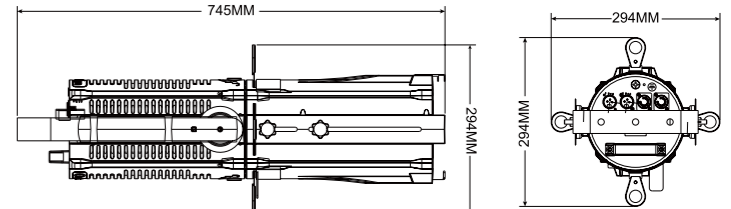

300W LED profile zoom

Artnet ver. opt.

Photometric

Color Rendition

Technical Data

Power supply:	AC100 - 240V, 50/60Hz
Light source:	300W COB LED
Color temperature:	3200K or 5600K
Zoom range:	18°-38°, 5°-10°, 9°-18° optional
Color Rendition:	CRI 97, R9≥90, TLCI 98, CQS 94
Power connection:	PowerCON in & out
Signal connection:	3-pin XLR in & out(5-pin opt.), Net in & out(opt.)
Control channels:	1/2/3
Control mode:	Rotary, DMX, RDM and Art-Net(optional)
Housing:	Color black, engineering plastic

Size:	745 x 294 x 294mm
Package(carton):	790 x 350 x 360mm
N.W.:	8.7 kg
G.W.:	11.5 kg
Accessories(incl.):	Power cable, gel frame, Safety rope
Accessories(opt.):	Gobo holder, Clamp
GOBOSize:	OD 58mm, image area 50mm
Compliance:	CE
Environment:	IP20