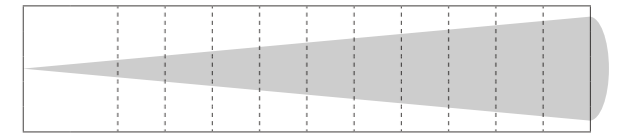

Distance(m)	1	2	3	4	5	6	7	8	9	10	15
Spot Diam(m)	0.30	0.60	0.90	1.20	1.49	1.79	2.09	2.39	2.69	2.99	4.48

Min. Spot - 18°

Color Rendition(4000K)

Technical Data

Power supply:	AC100-240V, 50/60Hz
Light source:	300W tunable LED
Color temperature:	2800K - 6500K
Zoom range:	18° - 38°
Color Rendition:	Avg. CRI 96, R9≥90, TLCI 98
Power connection:	PowerCON in & out
Signal connection:	3-pin XLR in & out(5-pin opt.)
Control channels:	2/5
Control mode:	Rotary, DMX, RDM
Housing:	Color black, engineering plastic

WW 2800K(lx)	25000	8250	4150	2280	1340	1050	784	660	535	409	218
CW 6500K(lx)	34900	11700	5890	3210	1900	1480	1150	935	750	588	303
Full on 4000k(lx)	33000	10900	5580	2920	1720	1350	1030	800	684	504	280

Distance(m)	1	2	3	4	5	6	7	8	9	10	15
Spot Diam(m)	0.57	1.14	1.71	2.28	2.85	3.42	3.99	4.56	5.13	5.7	8.55

Max. Spot - 38°

Size:	745 x 294 x 294mm
Package(carton):	790 x 350 x 360mm
N.W.:	8.7 kg
G.W.:	11.5 kg
Accessories(incl.):	Power cable, gel frame, Safety rope
Accessories(opt.):	Iris, Gobo holder, Clamp
GOBOSize:	OD 58mm, image area 50mm
Compliance:	CE
Environment:	IP20