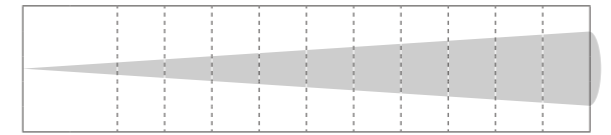

Application:

- Broadcast, HD studio
- Theatre, church
- Fashion show
- Museum
- Exhibition lighting

Accessories:

Photometric

WW 2800K(lx)	33400	9890	4880	2610	1510	1200	902	726	567	439	232
CW 6500K(lx)	46800	14000	6930	3700	2120	1660	1290	1020	800	617	333
Full on 4000k(lx)	44400	13100	6580	3390	1950	1530	1170	888	729	538	305

Distance(m)	1	2	3	4	5	6	7	8	9	10	15
Spot Diam(m)	0.30	0.60	0.90	1.20	1.49	1.79	2.09	2.39	2.69	2.99	4.48

Min. Spot - 18°

Color Rendition(4000K)

Technical Data

Power supply:	AC100-240V, 50/60Hz
Light source:	300W tunable LED
Color temperature:	2800K - 6500K
Zoom range:	18° - 38°
Color Rendition:	Avg. CRI 96, R9≥90, TLCI 98
Power connection:	PowerCON in & out
Signal connection:	3-pin XLR in & out(5-pin opt.)
Control channels:	2/5
Control mode:	Rotary, DMX, RDM
Housing:	Color black, engineering plastic

Distance(m)	1	2	3	4	5	6	7	8	9	10	15
Spot Diam(m)	0.57	1.14	1.71	2.28	2.85	3.42	3.99	4.56	5.13	5.7	8.55

Max. Spot - 38°

Size:	745 x 294 x 294mm
Package(carton):	790 x 350 x 360mm
N.W.:	8.7 kg
G.W.:	11.5 kg
Accessories(incl.):	Power cable, gel frame, Safety rope
Accessories(opt.):	Iris, Gobo holder, Clamp
GOBOSize:	OD 58mm, image area 50mm
Compliance:	CE
Environment:	IP20