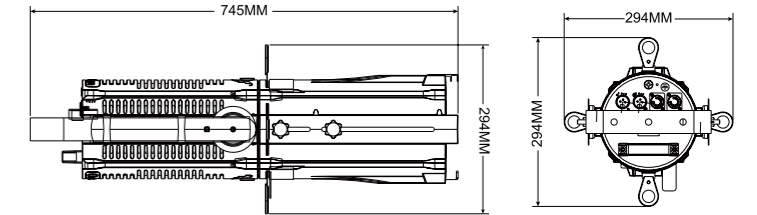

Distance(m)	1	2	3	4	5	6	7	8	9	10	15
Spot Diam(m)	0.30	0.60	0.90	1.20	1.49	1.79	2.09	2.39	2.69	2.99	4.48

Min. Spot - 18°

Color Rendition(4000K)

Technical Data

Power supply:	AC100-240V, 50/60Hz
Light source:	300W tunable LED
Color temperature:	2800K - 6500K
Zoom range:	18° - 38°
Color Rendition:	Avg. CRI 96, R9≥90, TLCI 98
Power connection:	PowerCON in & out
Signal connection:	3-pin XLR in & out(5-pin opt.)
Control channels:	2/5
Control mode:	Rotary, DMX, RDM
Housing:	Color black, engineering plastic

WW 2800K(lx)	25000	8250	4150	2280	1340	1050	784	660	535	409	218
CW 6500K(lx)	34900	11700	5890	3210	1900	1480	1150	935	750	588	303
Full on 4000k(lx)	33000	10900	5580	2920	1720	1350	1030	800	684	504	280

Distance(m)	1	2	3	4	5	6	7	8	9	10	15
Spot Diam(m)	0.57	1.14	1.71	2.28	2.85	3.42	3.99	4.56	5.13	5.7	8.55

Max. Spot - 38°

Size:	745 x 294 x 294mm
Package(carton):	790 x 350 x 360mm
N.W.:	8.7 kg
G.W.:	11.5 kg
Accessories(incl.):	Power cable, gel frame, Safety rope
Accessories(opt.):	Iris, Gobo holder, Clamp
GOBOSize:	OD 58mm, image area 50mm
Compliance:	CE
Environment:	IP20