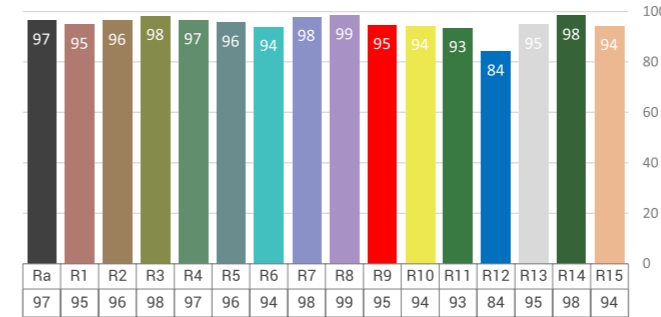

Key features:

- 300W tunable white LED
- 300W WW+300W CW, 2800K - 6500K adjustable
- High CRI of 96, R9≥90, TLCI 98(average)
- HD optical system, clean shutter cuts beam
- 18° - 38° "all-in-one" zoom range
- Smooth dimming
- Video flicker free
- Rotary, key, DMX, RDM control of dimmer
- Intelligent temperature control, silent operation for studio and theater use

Application:

- Broadcast, HD studio
- Theatre, church
- Fashion show
- Museum
- Exhibition lighting

Accessories:

Photometric

WW 2800K(lx)	33400	9890	4880	2610	1510	1200	902	726	567	439	232
CW 6500K(lx)	46800	14000	6930	3700	2120	1660	1290	1020	800	617	333
Full on 4000k(lx)	44400	13100	6580	3390	1950	1530	1170	888	729	538	305

Distance(m)	1	2	3	4	5	6	7	8	9	10	15
Spot Diam(m)	0.30	0.60	0.90	1.20	1.49	1.79	2.09	2.39	2.69	2.99	4.48

Min. Spot - 18°

Color Rendition(4000K)

Technical Data

Power supply:	AC100-240V, 50/60Hz
Light source:	300W tunable LED
Color temperature:	2800K - 6500K
Zoom range:	18° - 38°
Color Rendition:	Avg. CRI 96, R9≥90, TLCI 98
Power connection:	PowerCON in & out
Signal connection:	3-pin XLR in & out(5-pin opt.)
Control channels:	2/5
Control mode:	Rotary, DMX, RDM
Housing:	Color black, engineering plastic

WW 2800K(lx)	25000	8250	4150	2280	1340	1050	784	660	535	409	218
CW 6500K(lx)	34900	11700	5890	3210	1900	1480	1150	935	750	588	303
Full on 4000k(lx)	33000	10900	5580	2920	1720	1350	1030	800	684	504	280