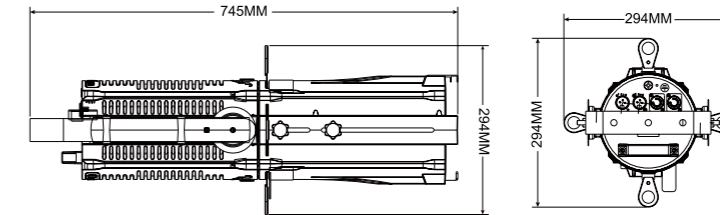

Application:

- Theatre, chrucl
- Museum
- Exhibition lighting

Accessories:

Photometric

| | | | | | | | |
|-------------|------|------|------|------|------|-----|-----|
| R(lx) | 680 | 365 | 263 | 222 | 176 | 135 | 63 |
| G(lx) | 119 | 654 | 489 | 422 | 337 | 254 | 117 |
| B(lx) | 282 | 162 | 118 | 95 | 78 | 54 | 29 |
| W(lx) | 1940 | 1060 | 817 | 695 | 562 | 425 | 197 |
| Full on(lx) | 3840 | 2100 | 1580 | 1380 | 1100 | 839 | 390 |

| | | | | | | | |
|--------------|------|------|------|------|------|------|------|
| Distance(m) | 5 | 6 | 7 | 8 | 9 | 10 | 15 |
| Spot Diam(m) | 1.49 | 1.79 | 2.09 | 2.39 | 2.69 | 2.99 | 4.48 |

Min. Spot - 18°

| | | | | | | | |
|-------------|------|-----|-----|-----|-----|-----|----|
| R(lx) | 234 | 164 | 112 | 85 | 68 | 56 | 27 |
| G(lx) | 414 | 281 | 207 | 160 | 126 | 102 | 52 |
| B(lx) | 101 | 64 | 53 | 42 | 30 | 24 | 13 |
| w(lx) | 682 | 450 | 345 | 263 | 213 | 125 | 89 |
| Full on(lx) | 1330 | 879 | 672 | 513 | 411 | 350 | 65 |

Technical Data

| | | | |
|--------------------|--|---------------------|-------------------------------------|
| Power supply: | AC100 - 240V, 50/60Hz | Housing: | Color black, engineering plastic |
| Light source: | 250W LED | Size: | 745 x 294 x 294mm |
| Color mixing: | RGBW | Package(carton): | 790 x 350 x 360mm |
| Color temperature: | 3000K ~ 8000K tunable | N.W.: | 8.7 kg |
| Zoom range: | 18°-38° , 5°-10° , 9°-18° optional | G.W.: | 11.5 kg |
| Power connection: | PowerCON in & out | Accessories(incl.): | Power cable, Gel frame, Safety rope |
| Signal connection: | 3-pin XLR in & out(5-pin optional), Net in & out(opt.) | Accessories(opt.): | Gobo holder, Clamp |
| Control channels: | 1/4/6/10 | GOBOSize: | OD 58mm, image area 50mm |
| Control mode: | Rotary, DMX, RDM | Compliance: | CE |
| | | Environment: | IP20 |