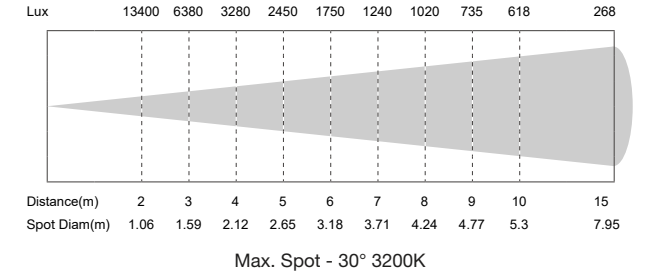

### Key features:

- 300W COB white LED
- CRI 97, R9≥90, TLCI up to 98
- HD optical system, clean shutter cuts beam
- 15 - 30° zoom range
- 16 bit dimming via DMX
- Flicker free operation
- 1.2 - 20.0KHz dimmer frequency
- Rotary, key, DMX control of dimmer
- Silent operation for studio and theatre use
- Conform with D-sized gobo

### Photometric