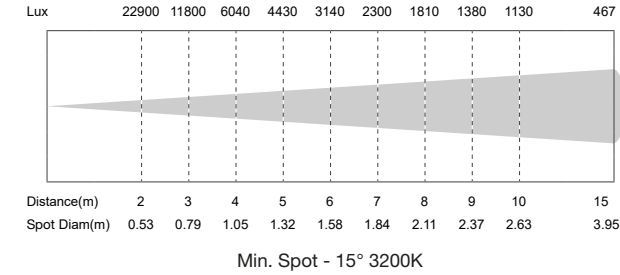

# GLORY 300

WW / CW

300W LED profile zoom

The Glory 300 is designed to replace the 1K Tungsten Halogen profile light. Zoom scale ranges from 15° to 30°. The COB chip creates a flat and even field of light and HD optics brings crisp pattern projection. Aluminum housing makes it durable and rental companies.

### Key features:

- 300W COB white LED
- CRI 97, R9≥90, TLCI up to 98
- HD optical system, clean shutter cuts beam
- 15 - 30° zoom range
- 16 bit dimming via DMX
- Flicker free operation
- 1.2 - 20.0KHz dimmer frequency
- Rotary, key, DMX control of dimmer
- Silent operation for studio and theatre use
- Conform with D-sized gobo

### Photometric