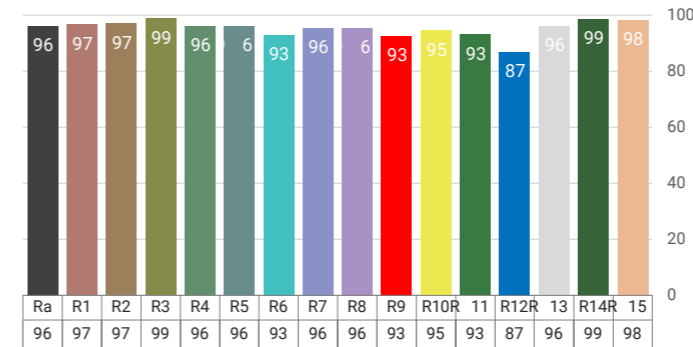

EVENT 200T

200W tunable LED fresnel manual zoom

Event 200T is a 200Watt WW + 200Watt CW powered LED fresnel with zoom function. The RDM-DMX compliant, 25 - 65 degree manual zoom along with it's superior 95 CRI make this fixture a good replacement for the traditional fresnels.

Key features:

- 200Watt WW + 200W CW COB white LED
- 2700K - 6000K tunable color temperature
- Average R9≥95, TLCI 97
- Soft and even wash effect
- 25° - 65° manual zoom
- Smooth dimming, flicker free
- Knob, DMX and RDM controls
- Silent operation for studio and theatre

Distance(m)	1	2	3	4	5
Spot Diam(m)	0.55	1.11	1.66	2.22	2.77

Min. Spot - 25°

WW(lx)	5970	1930	747	457	373
CW(lx)	9150	2800	1070	648	558
Full on(lx)	4680	1580	621	361	240

Distance(m)	1	2	3	4	5
Spot Diam(m)	1.7	3.4	5.1	6.8	8.5

Max. Spot - 65°

Color Rendition - 4000K

Technical Data

Power supply:	AC100-240V, 50/60Hz
Light source:	200Watt WW + 200W CW LED
Color temperature:	2700K - 6000K
Zoom range:	25° - 65° manual zoom
Power connection:	PowerCON in & out
Signal connection:	3-pin XLR in & out
Control channels:	1/2/3/5
Control mode:	Knob, DMX and RDM controls