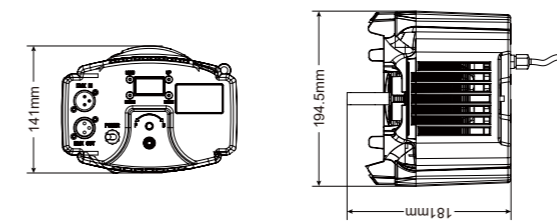

Application:

- Broadcast, HD studio
- Theatre, church
- Museum

Photometric

R(lx)	4990	1400	372	179	82	50	32	21	18	13
G(lx)	6630	1930	789	445	294	192	138	105	83	72
B(lx)	1180	307	126	73	46	32	24	18	14	12
V(lx)	9830	2510	1040	532	353	228	172	122	95	83
Full on(lx)	5300	1470	602	309	205	136	98	71	57	48

Distance(m)	1	2	3	4	5	6	7	8	9	10
Spot Diam(m)	0.87	1.31	1.74	2.18	2.61	3.05	3.48	3.92	4.35	

26°

Technical Data

Power supply:	AC100-240V, 50/60Hz
Light source:	1000W RGBV LED
Color temperature:	3200K- 5600K tunable
Power connection:	Dedicated power in
Signal connection:	3-pin XLR in & out(5-pin optional)
Control channels:	1/4/6/10
Dimmer frequency:	1.20-24.00KHz adjustable
Dimmer curves:	Standard, Stage, TV, Architecture, Theatre, Studio(fan mode), Custom
Control mode:	DMX, RDM
Housing:	Color black, Die-cast aluminum
Size:	195 x 141 x186 mm
N.W.:	3 kg
Accessories(incl.):	Power cable, Safety cable, fix bolt
Environment:	IP20