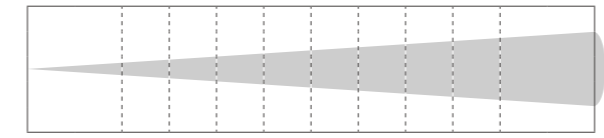

Key features:

- 1000W RGBV LED(V=WW), each color 250Watt
- High power LED, bright output
- Even and flat color mixing
- Color temperature 3200K - 5600K adjustable
- 3-pin XLR in & out signal connection
- High CRI, TLCI
- Studio mode for super silent operation
- Wide voltage range 100-240V
- Dimmer frequency 1.20-24.00KHz adjustable
- Smooth dimming, video flicker free
- LCD display, user friendly interface
- Easy to setup, seconds to upgrade
- Intelligent temperature control, silent operation

Application:

- Broadcast, HD studio
- Theatre, church
- Museum

Photometric

R(lx)	4990	1400	372	179	82	50	32	21	18	13
G(lx)	6630	1930	789	445	294	192	138	105	83	72
B(lx)	1180	307	126	73	46	32	24	18	14	12
V(lx)	9830	2510	1040	532	353	228	172	122	95	83
Full on(lx)	5300	1470	602	309	205	136	98	71	57	48

Distance(m)	1	2	3	4	5	6	7	8	9	10
Spot Diam(m)	0.87	1.31	1.74	2.18	2.61	3.05	3.48	3.92	4.35	

26°

Technical Data

Power supply:	AC100-240V, 50/60Hz
Light source:	1000W RGBV LED
Color temperature:	3200K- 5600K tunable
Power connection:	Dedicated power in
Signal connection:	3-pin XLR in & out(5-pin optional)
Control channels:	1/4/6/10
Dimmer frequency:	1.20-24.00KHz adjustable
Dimmer curves:	Standard, Stage, TV, Architecture, Theatre, Studio(fan mode), Custom
Control mode:	DMX, RDM
Housing:	Color black, Die-cast aluminum
Size:	195 x 141 x186 mm
N.W.:	3 kg
Accessories(incl.):	Power cable, Safety cable, fix bolt
Environment:	IP20