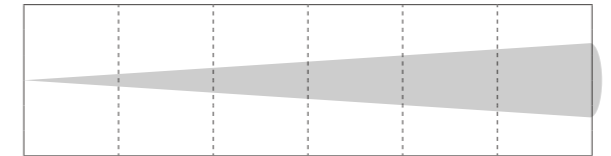

Key features:

- 60W WW + 60W CW constant output LED
- 2700K - 6000K adjustable
- High CRI over 92
- Die-casting aluminum housing, fan-free
- 15° - 30° and 25° - 40° zoom lens optional
- Smooth dimming, flicker free
- Compact body, easy to set up
- DMX control of dimmer
- RDM function available
- IP65, indoor or outdoor use

Application:

- Museum
- Theatre, church
- Shopping mall
- Art gallery
- Restaurant

Accessories:

PANTO LEKO 60

60W tunable LED profile spot

Photometric 15° - 30°

WW(lx)	13500	3180	1330	775	500
CW(lx)	17800	4160	1750	1020	652
Full on (lx)	15400	3570	1490	873	560

Distance(m)	1	2	3	4	5
Spot Diam(m)	0.26	0.67	1.00	1.34	1.67

Min. Spot - 15°

Photometric 25° - 40°

WW(lx)	7360	1440	623	341	224
CW(lx)	9920	1910	862	463	300
Full on (lx)	8550	1700	733	404	257

Distance(m)	1	2	3	4	5
Spot Diam(m)	0.44	0.89	1.33	1.77	2.22

Min. Spot - 25°

WW(lx)	6930	1650	721	418	273
CW(lx)	900	2140	936	517	351
Full on (lx)	7830	1840	812	468	308

Distance(m)	1	2	3	4	5
Spot Diam(m)	0.54	1.11	1.66	2.21	2.77

Max. Spot - 30°

WW(lx)	5460	915	405	235	162
CW(lx)	5430	1260	558	323	209
Full on (lx)	4620	1080	467	281	183