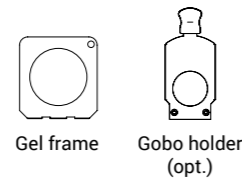

Accessories: