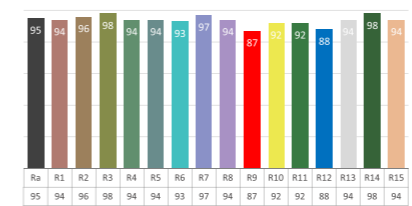

- 350W RGBALC six color LED
- Super flat and even color mixing
- 3000K - 8000K color temperature
- 18 - 38° "all-in-one" zoom range
- Smooth dimming, flicker free
- High CRI of 95, TLCI 95(CT channel)
- Rotary, key, DMX control of dimmer
- Intelligent temperature control
- Engine and lens compatible with industry standard

Distance(m)	5	10	15
Spot Diam(m)	1.49	2.99	4.48

Min. Spot - 18°

Color Temperature Channel-CRI

Technical Data

Power supply:	AC100 - 240V, 50/60Hz
Light source:	350W RGBALC LED
Color mixing:	RGBALC(amber, lime, cyan)
Color temperature:	3000K ~ 8000K tunable
Zoom range:	18° - 38°
Color Rendition:	CRI, TLCI≥95(CT channel), CRI 85(full on)
Power connection:	PowerCON in & out
Signal connection:	3-pin XLR in & out, 5-pin XLR in & out
Control channels:	2/8/12
Control mode:	Rotary, DMX and RDM