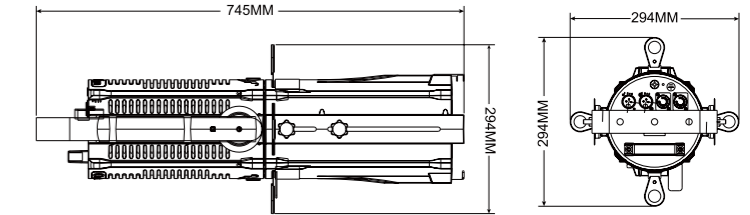

Application:

- Theatre, church
- Museum
- Exhibition lighting

Accessories:

Photometric

R(lx)	405	95	51
G(lx)	680	160	85
B(lx)	79	31	22
A(lx)	1440	340	181
L(lx)	2260	510	281
C(lx)	430	102	54
Full on(lx)	4850	1120	618

Distance(m)	5	10	15
Spot Diam(m)	1.49	2.99	4.48

Min. Spot - 18°

Color Temperature Channel-CRI

Technical Data

Power supply:	AC100 - 240V, 50/60Hz
Light source:	350W RGBALC LED
Color mixing:	RGBALC(amber, lime, cyan)
Color temperature:	3000K ~ 8000K tunable
Zoom range:	18° - 38°
Color Rendition:	CRI, TLCI≥95(CT channel), CRI 85(full on)
Power connection:	PowerCON in & out
Signal connection:	3-pin XLR in & out, 5-pin XLR in & out
Control channels:	2/8/12
Control mode:	Rotary, DMX and RDM

R(lx)	128	36	51
G(lx)	229	57	30
B(lx)	62	15	8
A(lx)	496	125	68
L(lx)	749	196	104
C(lx)	146	36	20
Full on(lx)	1550	420	220

Distance(m)	5	10	15
Spot Diam(m)	2.85	5.7	8.55

Max. Spot - 38°

Housing:	Color black, engineering plastic
Size:	745 x 294 x 294mm
Package(carton):	790 x 350 x 360mm
N.W.:	8.7 kg
G.W.:	11.5 kg
Accessories(incl.):	Power cable, Gel frame, Safety rope
Accessories(opt.):	Gobo holder, Clamp
GOBOSize:	OD 58mm, image area 50mm
Compliance:	CE
Environment:	IP20