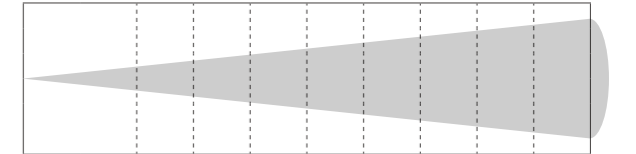

Key features:

- 150W LED
- RGBW color mixing
- Flat and even color mixing
- Manually zoom, range from 25°-80°
- DMX-RDM compliant
- Video flicker free
- Four leaf rotatable barndoor

Application:

- Theatre, church
- Stage wash
- Wedding
- Exhibition lighting

Accessories:

Photometric

R(lx)	1190	476	302	189	127	93	83	59	55
G(lx)	1920	856	526	331	228	169	139	114	93
B(lx)	487	239	143	87	62	46	37	29	27
W(lx)	2750	1230	752	473	329	244	195	159	127
Full on(lx)	6230	2780	1670	1050	699	526	438	334	289

Distance(m)	2	3	4	5	6	7	8	9	10
Spot Diam(m)	0.89	1.33	1.77	2.22	2.66	3.10	3.55	3.99	4.43

Min. Spot-25°

R(lx)	142	79	69	58	25	16	12	9	7
G(lx)	254	134	126	87	38	27	19	16	13
B(lx)	68	36	33	27	19	13	8	7	5
W(lx)	372	189	169	121	56	39	36	25	19
Full on(lx)	765	395	365	270	112	86	66	57	39

Distance(m)	2	3	4	5	6	7	8	9	10
Spot Diam(m)	3.30	4.95	6.60	8.25	9.90	11.55	13.20	14.85	16.5

Max. Spot-80°

Technical Data

Power supply:	AC100-240V, 50/60Hz
Light source:	150W RGBW LED
Color mixing:	RGBW
Color temperature:	3000K~8000K
Zoom range:	25°- 80° manual zoom
Power connection:	IP power cable in&out
Signal connection:	3-pin XLR in&out(5-pin optional)
Control channels:	ARC.1(3CH), AR1.D(4CH), ARC.2(4CH), AR2.D(5CH), AR2.S(6CH), HSV(3CH), STAG(11CH)
Control mode:	DMX, RDM, Auto