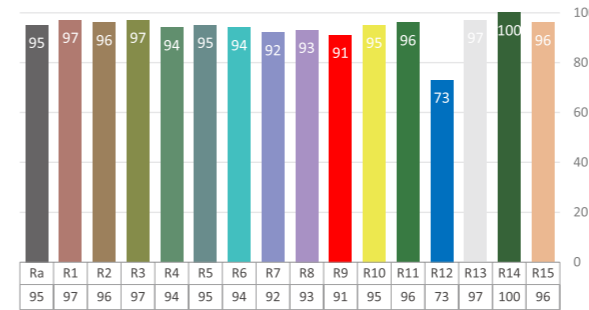

Color Rendition

Technical Data

Power supply:	AC100-240V, 50/60Hz
Light source:	40W COB LED
Color temperature:	3200K or 5600K
Zoom range:	25° - 80° manual zoom
Color Rendition:	CRI 95, R9≥90, TLCI 98, CQS 94
Power connection:	PowerCON in
Signal connection:	3-pin XLR in & out(5-pin optional)
Control channels:	1/2/3/4
Control mode:	DMX, RDM, Rotary
Dimmer speed:	4 grade

Housing:	Colour black, Aluminum
Size:	230 x 156 x 279mm
Package(carton):	335 x 218 x 220mm
N.W.:	2.2 kg(barn door incl.)
G.W.:	2.8 kg
Accessories(incl.):	Power cable, barn door, Gel frame
Accessories(opt.):	Clamp, Safety rope
Compliance:	CE
Environment:	IP20

THEATRICAL LIGHTING

THEATRICAL LIGHTING