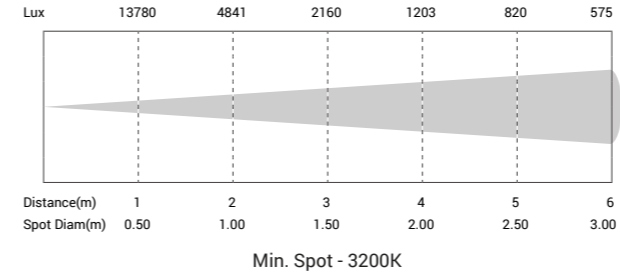

Photometric