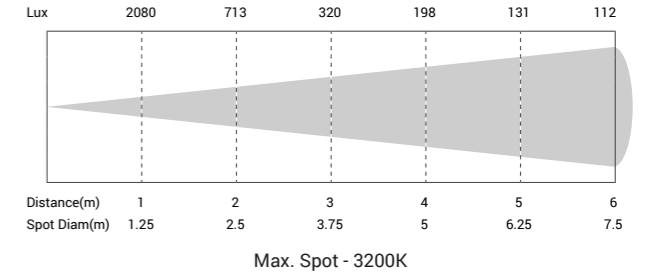

Photometric