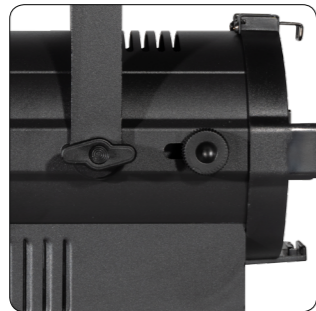

- 3200K/5600K
- RDM**
Control
- COB**
40W LED
- ZOOM**
- Flicker Free
- 98**
TLCI
- 95**
CRI

Designed for short distance wash. The mini Fresnel 40Z is a compact LED fresnel and powered by 40W 3200K tungsten or 5600K daylight LED. Featuring 25-80° zoom, 95CRI, 90 R9, rotary control of dimmer. It deliver a smooth, soft flat field of light. Barn door included for the shape of the light.

Key features:

- 40W COB white LED
- CRI 95, R9≥90, TLCI 98, CQS 94
- 25° - 80° manual zoom
- Smooth dimming, flicker free
- Super compact, easy for set up
- Rotary, key, DMX control of dimmer
- DMX-RDM compliant
- 4-leaf rotatable barndoor included
- Track mount version selectable

Application:

- News interview
- Micro film shooting
- Small event
- Wedding shooting
- Exhibition lighting

Accessories:

MINI FRESNEL 40Z

WW / CW

40W LED fresnel zoom

Photometric

Color Rendition

Housing:	Colour black, Aluminum
Size:	230 x 156 x 279mm
Package(carton):	335 x 218 x 220mm
N.W.:	2.2 kg(barn door incl.)
G.W.:	2.8 kg
Accessories(incl.):	Power cable, barn door, Gel frame
Accessories(opt.):	Clamp, Safety rope
Compliance:	CE
Environment:	IP20