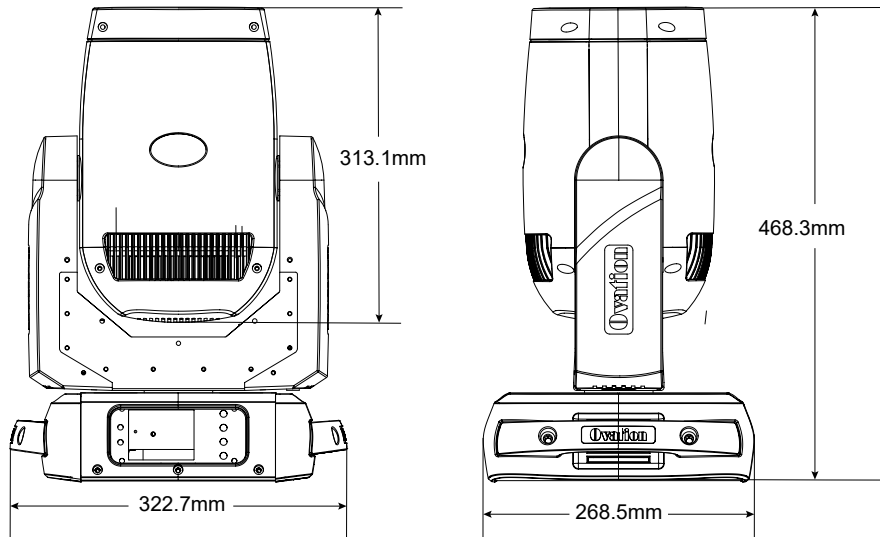

### Shipping information:

Package size: 450 x 370 x 510mm(17.7 x 14.6 x 20.1in)

## Physical

Dimensions: 323 x 269 x 468mm(12.7 x 10.6 x 18.4in)

N.W.: 12.6kg(28lb)